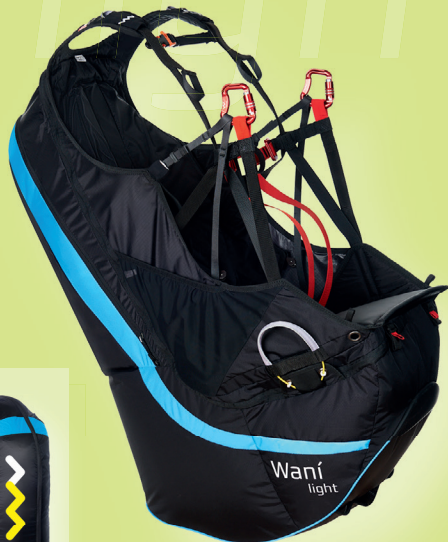

# Waní light

Sizes: M - L - XL

Weight: L: 2,6 kg

total weight incl. rescue  
handle and karabiners

Certification: LTF/EN with GET-UP-System

Protection: Airbag

Principal materials: Nylon, Lycra, Camp-Para  
carabiners

The **Waní light** is a  
consistently lightweight  
harness with maximum  
safety for the walk &  
fly-Pilot.

even lighter!

Waní  
light